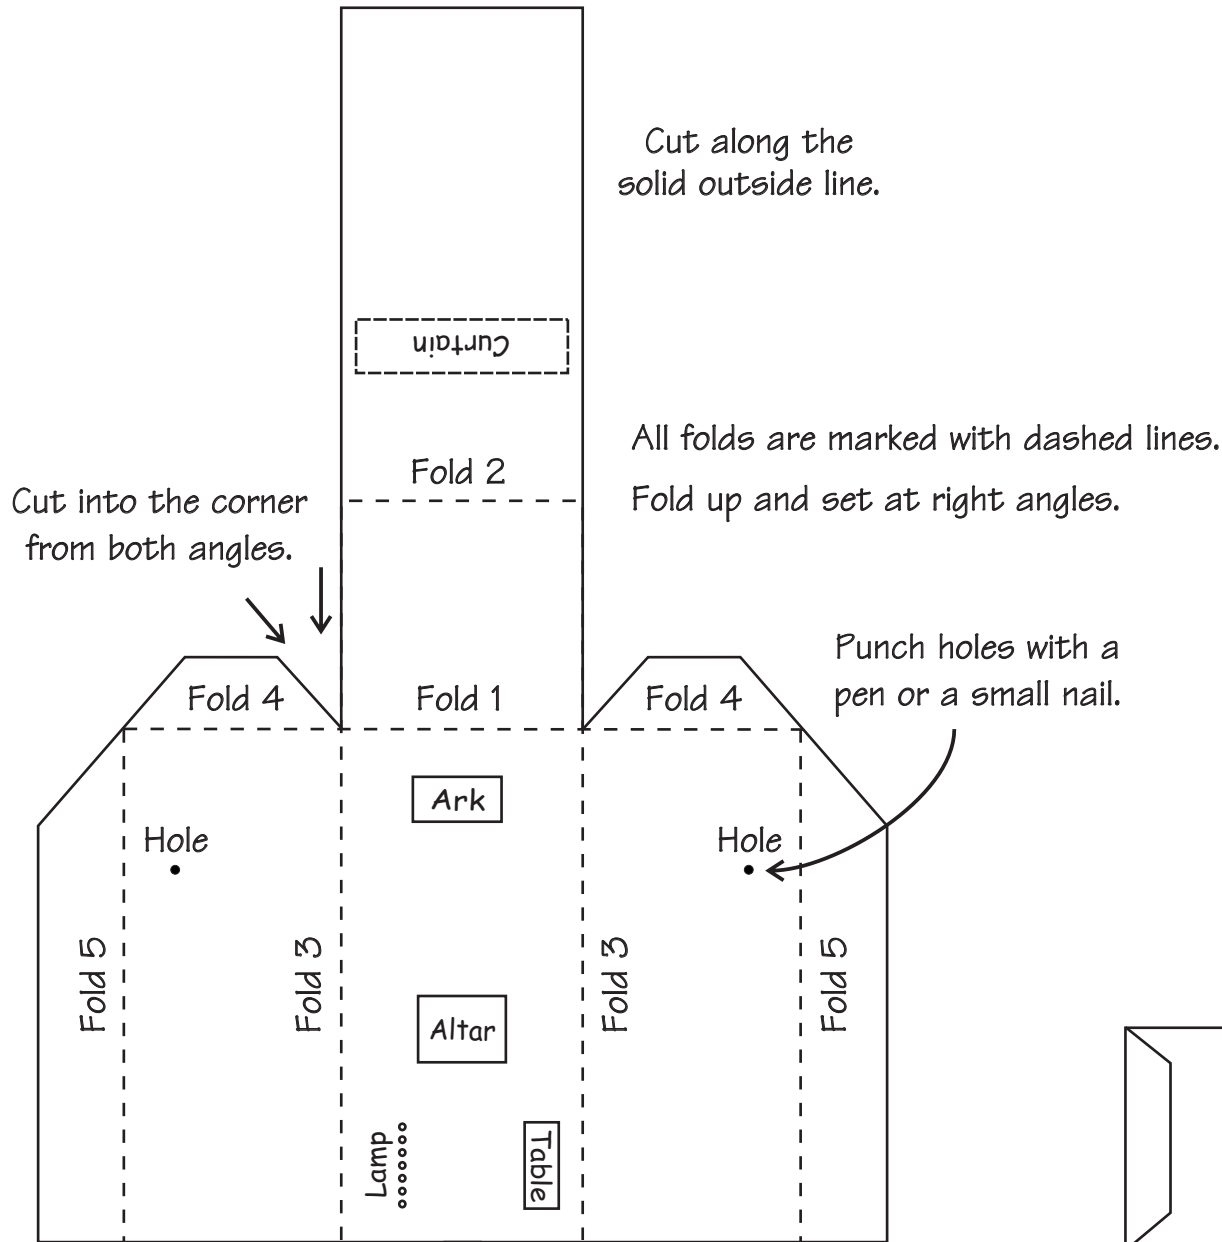

Tabernacle

Spread glue along flaps.

Fold flaps over the back and top of the tent.

Back view

Optional:
Span a strip of cloth around the front and glue it on the sides. Cut an opening in the middle.

Front view